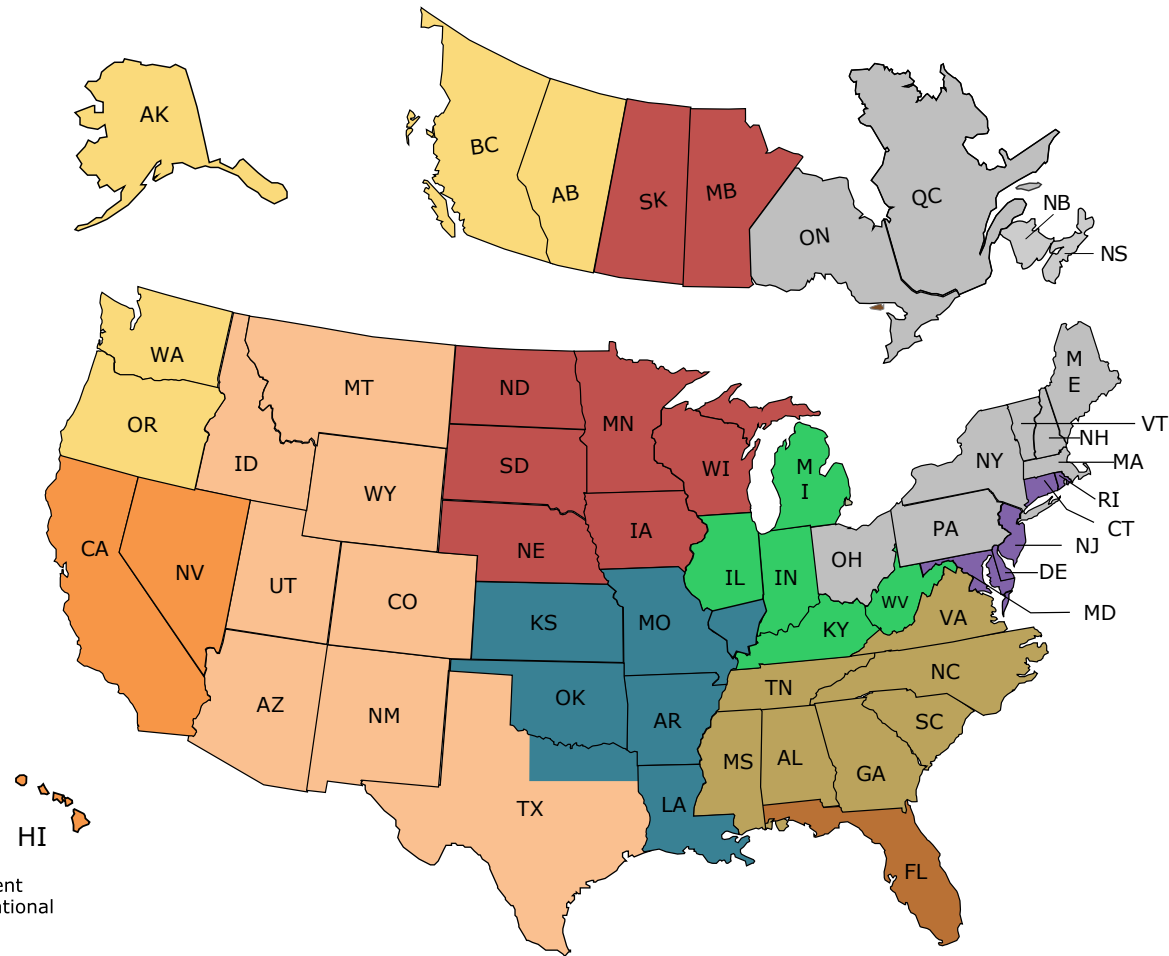

BUSINESS DEVELOPMENT MANAGER TERRITORY MAP

- Dave Ruppel
330.260.7608
- Mark Rustigian
217.720.2797
- Pete LaHaye
217.720.9916
- Terry Dobmeier
217.415.3887
- John Rusgis
913.481.4398
- Rob MacFarlane
585.760.9470
- Shane Sieracki
678.634.6870
- Dan Wilson
217.361.4567
- Jason Vijil
217.503.8332
- Blake Ward
443.206.6871